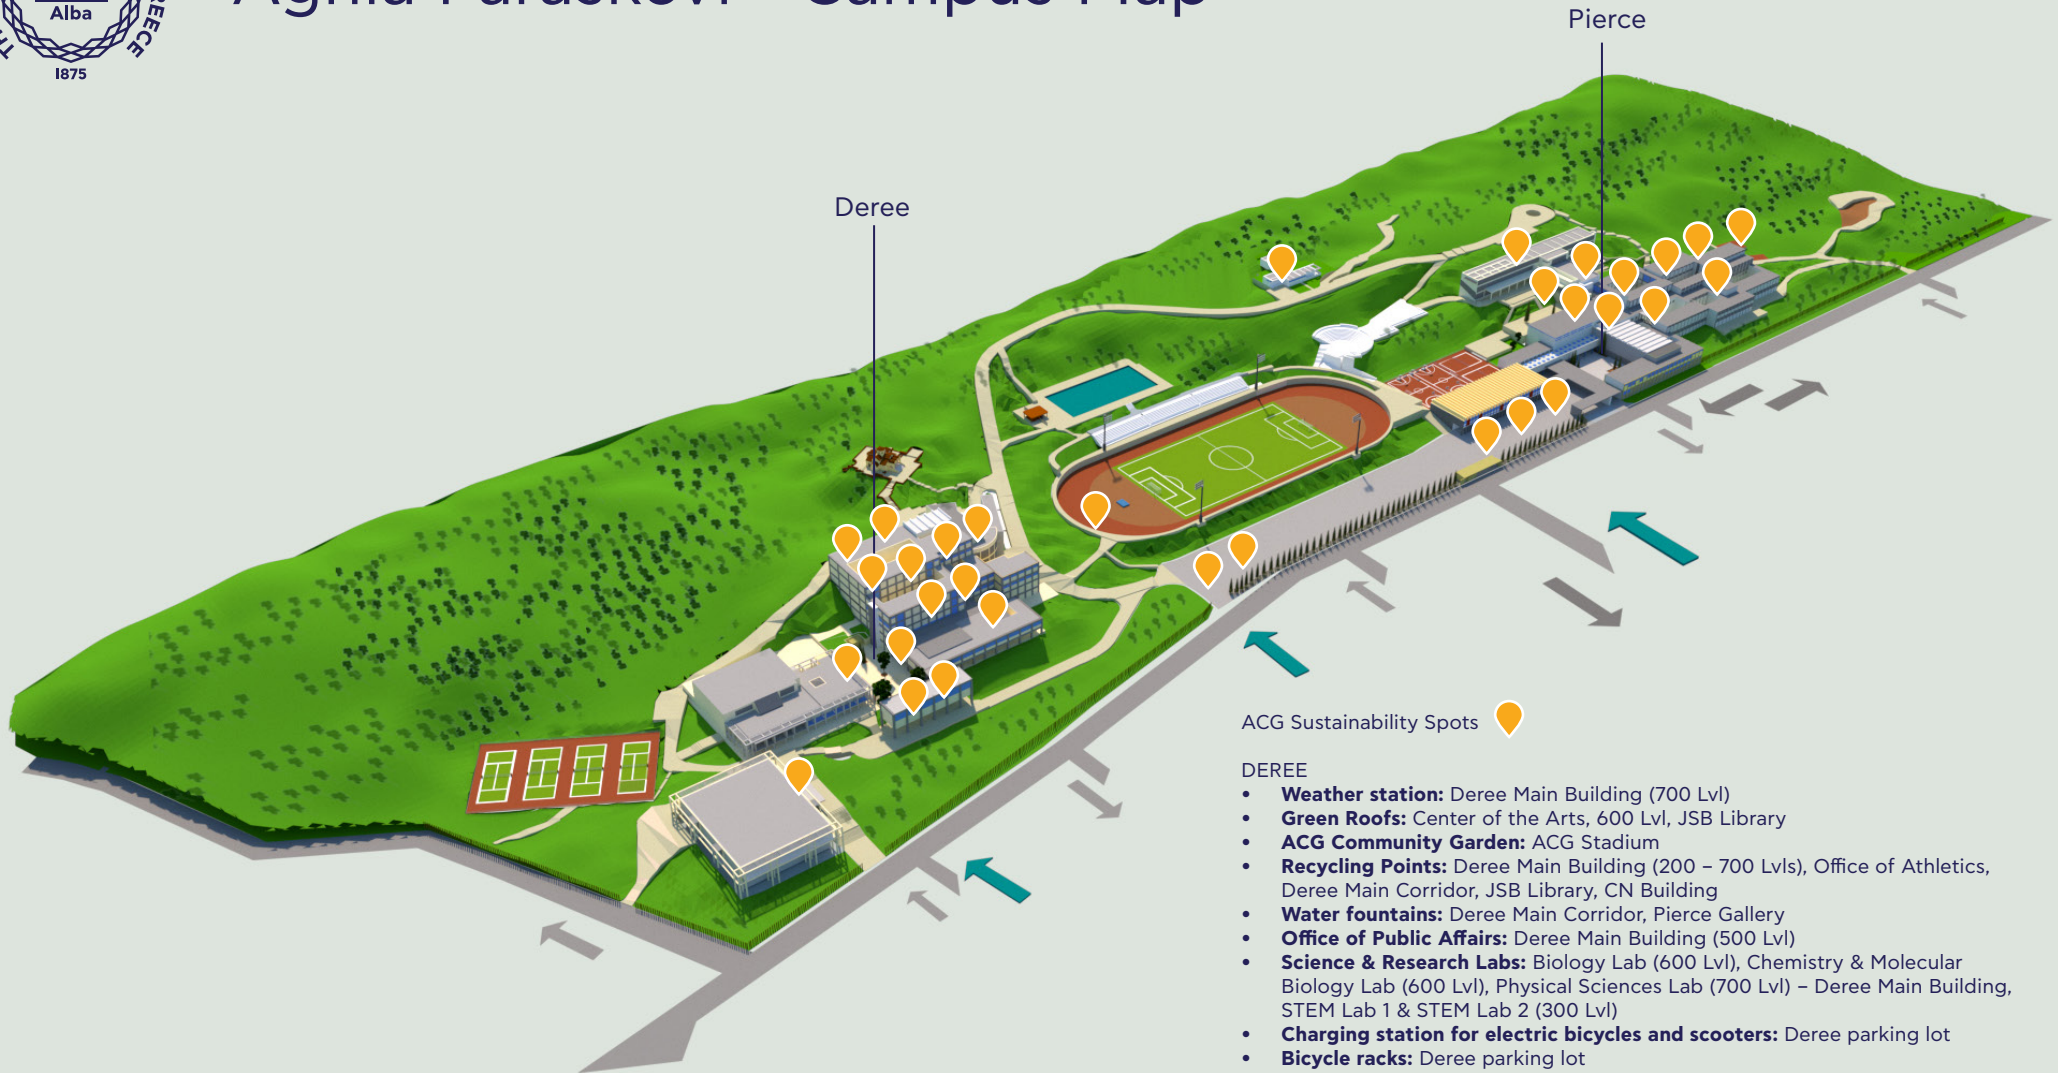

# Aghia Paraskevi - Campus Map

ACG Sustainability Spots 

## DEREE

- **Weather station:** Deree Main Building (700 Lvl)
- **Green Roofs:** Center of the Arts, 600 Lvl, JSB Library
- **ACG Community Garden:** ACG Stadium
- **Recycling Points:** Deree Main Building (200 - 700 Lvl), Office of Athletics, Deree Main Corridor, JSB Library, CN Building
- **Water fountains:** Deree Main Corridor, Pierce Gallery
- **Office of Public Affairs:** Deree Main Building (500 Lvl)
- **Science & Research Labs:** Biology Lab (600 Lvl), Chemistry & Molecular Biology Lab (600 Lvl), Physical Sciences Lab (700 Lvl) - Deree Main Building, STEM Lab 1 & STEM Lab 2 (300 Lvl)
- **Charging station for electric bicycles and scooters:** Deree parking lot
- **Bicycle racks:** Deree parking lot

## PIERCE

- **Water fountains:** Pierce Gallery, Pierce parking lot
- **Recycling Points:** 400, 600, 700 & 900 Lvl, Cafeteria, Venetis Gallery, Gym, Theater Gallery
- **Energy Efficiency A Buildings:** Pierce IB Building
- **Science & Research Labs:** Biology Lab, Chemistry Lab, Physics Lab, MakerSpace, FabLab/STEM (Pierce Main Building)
- **Charging stations for electric vehicles:** Pierce parking lot
- **Bicycle racks:** Pierce parking lot