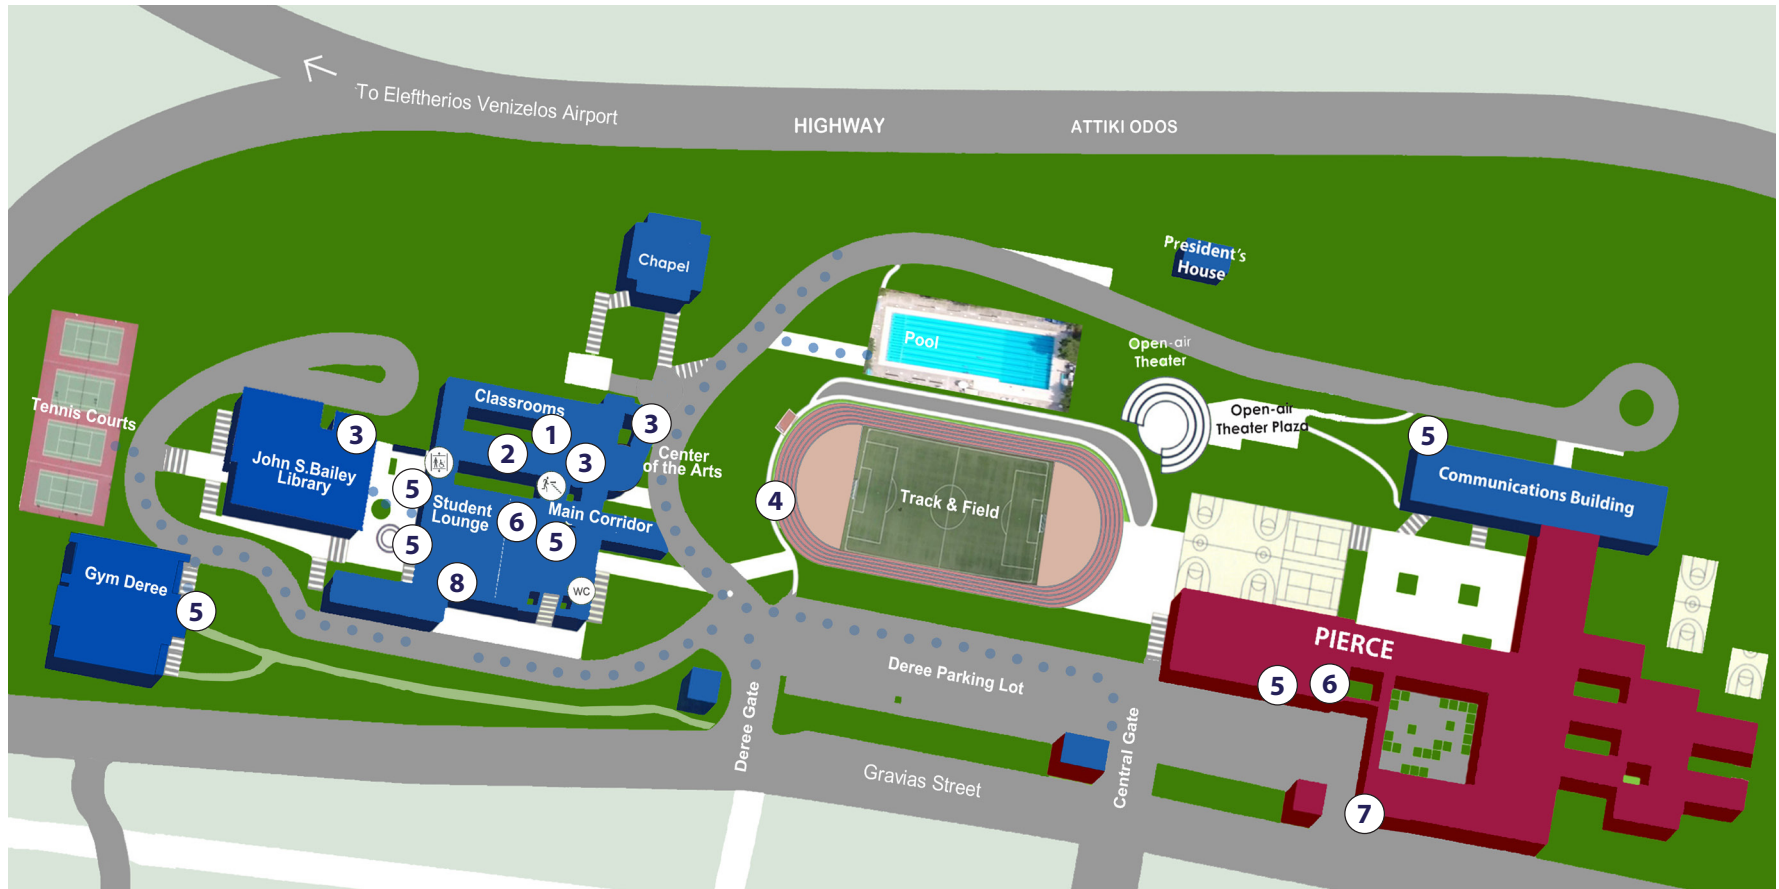

Aghia Paraskevi - Campus Map

1. Weather station: 700 Lvl
2. ACG Center of Excellence for Sustainability (CES): Rm 621
3. Green Roofs: Center of the Arts, 600 Lvl, JSB Library
4. CES Garden: ACG Stadium
5. Recycling Points
 - Deree: 200 – 700 Lvls, Athletics, Main Corridor, JSB Library, CN Building
 - Pierce: 400, 600, 700 & 900 Lvls, Cafeteria, Venetis Gallery, Gym, Theater Gallery
6. Water fountains: Deree Main Corridor, Pierce Gallery
7. Energy Efficiency A Buildings: Pierce IB Building
8. Office of Public Affairs: 200 Lvl